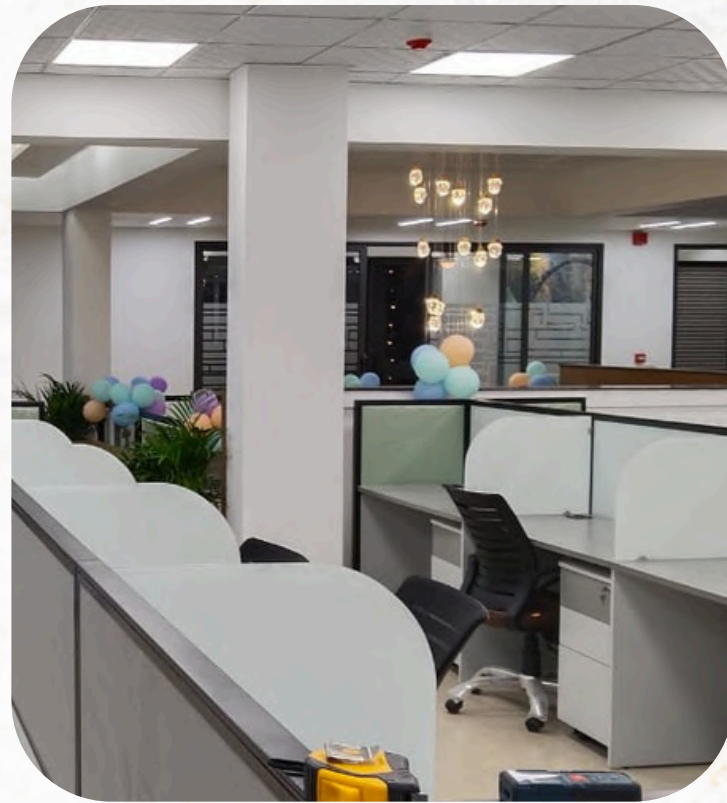

COMMERCIAL PORTFOLIO

SHOPCLUES

8,000 SQ FT.
CORPORATE OFFICE

COMMERCIAL PORTFOLIO

UDHYOG VIHAR,
GURGAON

25,000 SQ FT : OFFICE
& LAB

COMMERCIAL PORTFOLIO

50,000 SQ FT :
SCHOOL AND OFFICE