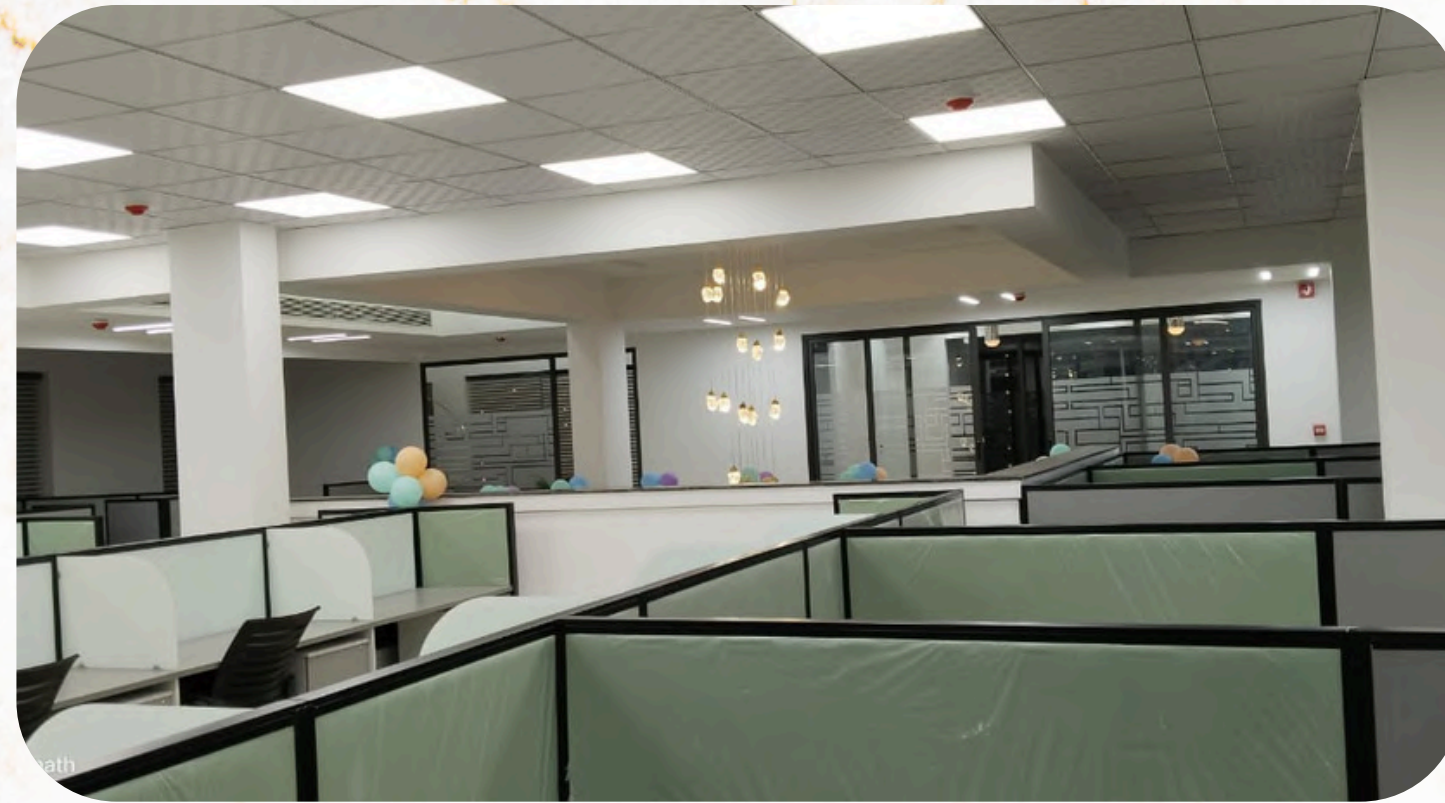

COMMERCIAL PORTFOLIO

SHOPCLUES

8,000 SQ FT.
CORPORATE OFFICE

COMMERCIAL PORTFOLIO

UDHYOG VIHAR,
GURGAON

25,000 SQ FT : OFFICE
& LAB

COMMERCIAL PORTFOLIO

50,000 SQ FT :
SCHOOL AND OFFICE